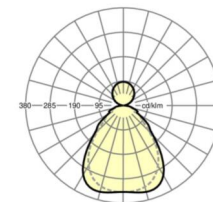

CHARACTERISTICS

Order number	46205016175
EAN number	4020863378289
Commodity code	94051190
Certification mark	IP 20, Protection class I, γ 65° < 3000 cd/m², F, Indoor, CE
Impact resistance (IK rating)	IK02
Ambient temperatur	ta 25°C
Special properties	Ready for IoT
Warranty period	5 years
State funding programs	BEG - Federal funding for efficient buildings (valid only for Germany)

ELECTRICAL ENGINEERING

Controller	Electronic driver DALI2 (1 pcs.)
System output	48W
Mains voltage	230V/50Hz
Circuit breakers (inrush current)	12 pieces/B10, 20 pieces/B16, 21 pieces/C10, 33 pieces/C16
Energy efficiency class/light source	C

LIGHTING TECHNOLOGY

Placement	LED, Colour rendering/Light colour CRI $\geq$ 80 / 4000K
Colour tolerance (MacAdam)	3SDCM
Nominal luminous flux	6414lm
LED service life	50000h L90/B10 (Tq 25°C)
Luminaire luminous efficiency	135lm/W
UGR lat./long.	17.1 / 16.4

MECHANICS

Housing colour	silver grey/white aluminium RAL 9006
Dimensions (LxWxDxH)	1558mm x 321mm x 24mm
Weight (net)	6kg
Type of installation	Pendant individual mounting, Pendant light strip mounting

Dimensions

L	1558 mm	Length
B	321 mm	Width
H	24 mm	Height
A1	900 mm	Mounting distance single mounting
P min	150 mm	Minimum suspension length
P max	1900 mm	Maximum suspension length

DEEP-LINK

<https://www.regiolum.de/en/article/46205016175>